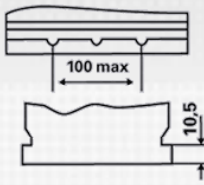

DRAWINGS

B01